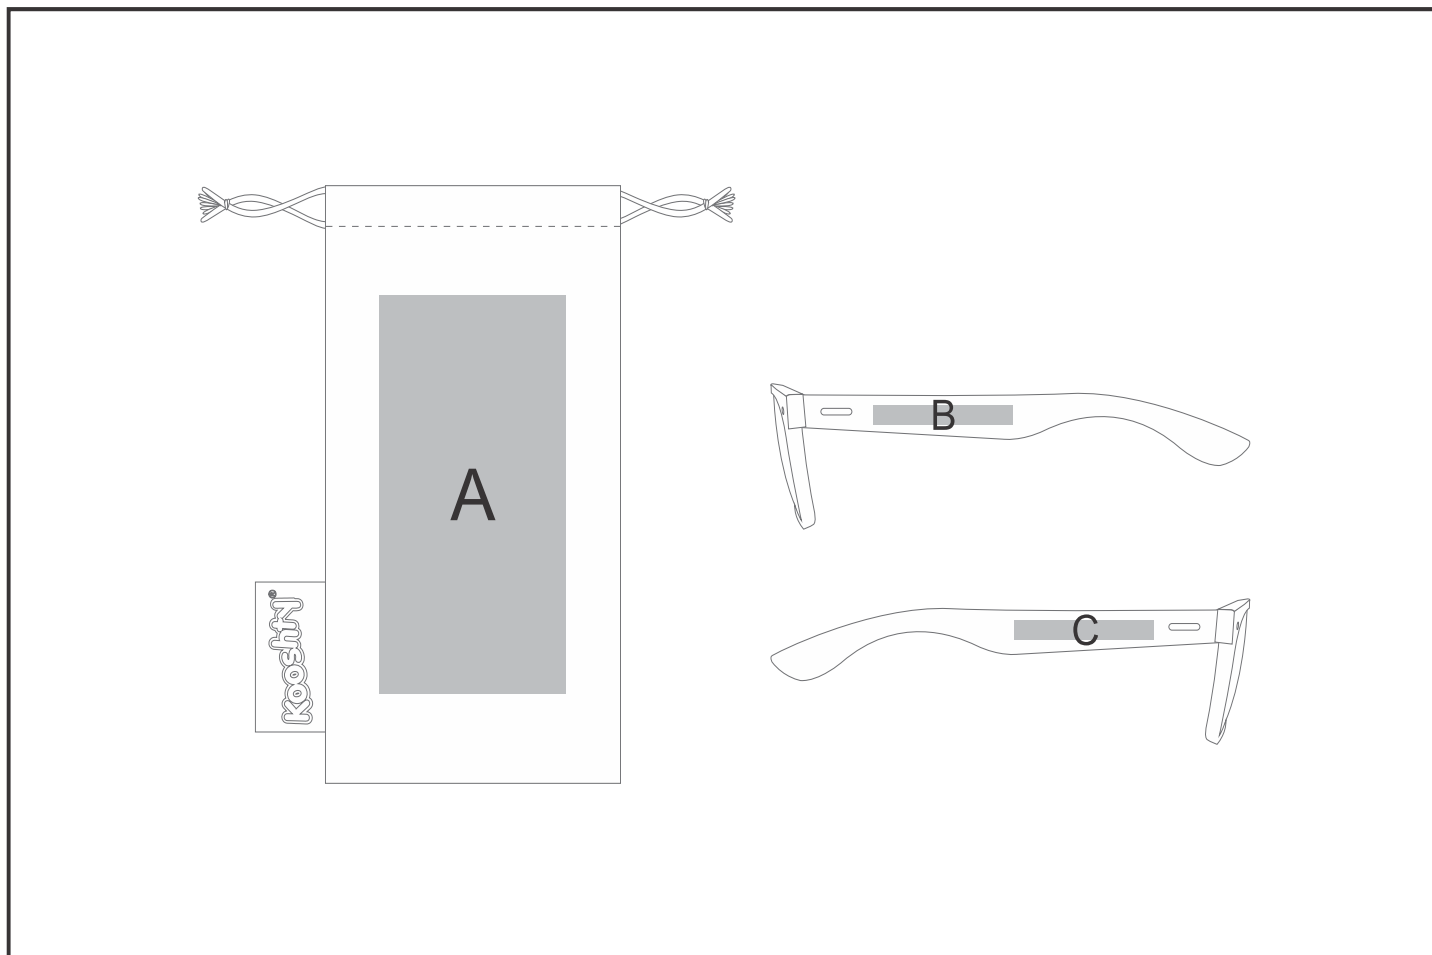

KOOSH-9041

Kooshty Nature One Sunglasses

Need to know:

- Includes 1-Colour, 1-Position Screen Print on Pouch AND 1-Colour, 1-Position Pad Print on Glasses (setup fees apply)
- Texture of Item may affect the print.
- Laser colour: Tonal

Branding Options:

Position	Branding Method (Branding Code)	No. of Colours	Dimension
A	Screen Print (SB)	1 Colour	60mm wide x 120mm high
A	Digital Direct Transfer (DDT-D)	Full Colour	60mm wide x 105mm high
A	Digital Direct Transfer (DDT-A)	Full Colour	60mm wide x 120mm high

B	Pad Printing (PB)	2 Colours	45mm wide x 6mm high
B	Laser Engraving (LC)	N/A	60mm wide x 7mm high

C	Pad Printing (PB)	2 Colours	45mm wide x 6mm high
---	-------------------	-----------	----------------------

C	Laser Engraving (LC)	N/A	60mm wide x 7mm high
---	----------------------	-----	----------------------